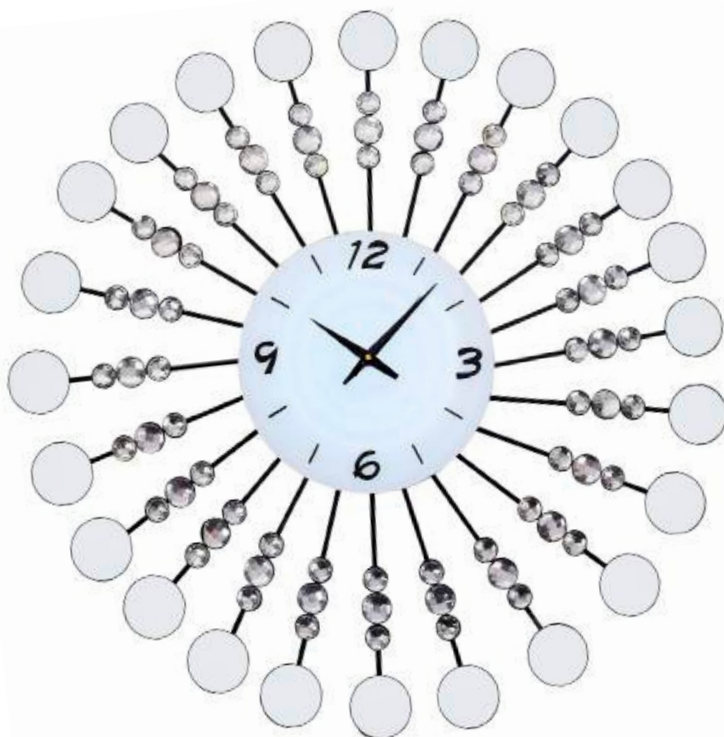

711001
Metal/ Copper
Dia-8"

Quarter Clock

711000
Metal/ Copper
Dia-8"

Beautifully Carved design on the double sided railway clock. This timeless piece will appeal to your class.

Rs. **2733/-**

Quarter Clock

Beautifully double sided railway clock. This timeless piece will appeal to your class.

Rs. **2433/-**

Quarter Clock

711027
Metal/ Silver Finish
Dia-8"

Beautifully double sided railway clock. This timeless piece will appeal to your class.

711006
Metal/Golden
Dia-8"

A beautiful antique replica from the golden age of steam railway travel, this Guardsman Paddington Station Clock with its ornate bracket is sure to make a wonderful garden feature.

Numbers written in bold, vintage style and sleek designs from the golden years, this clock is sure to remain eternal in your homes.

Rs **4140/-**

Round Flower Clock

711038
Metal/multicolor
Dia-24"

Rs. 4416/-