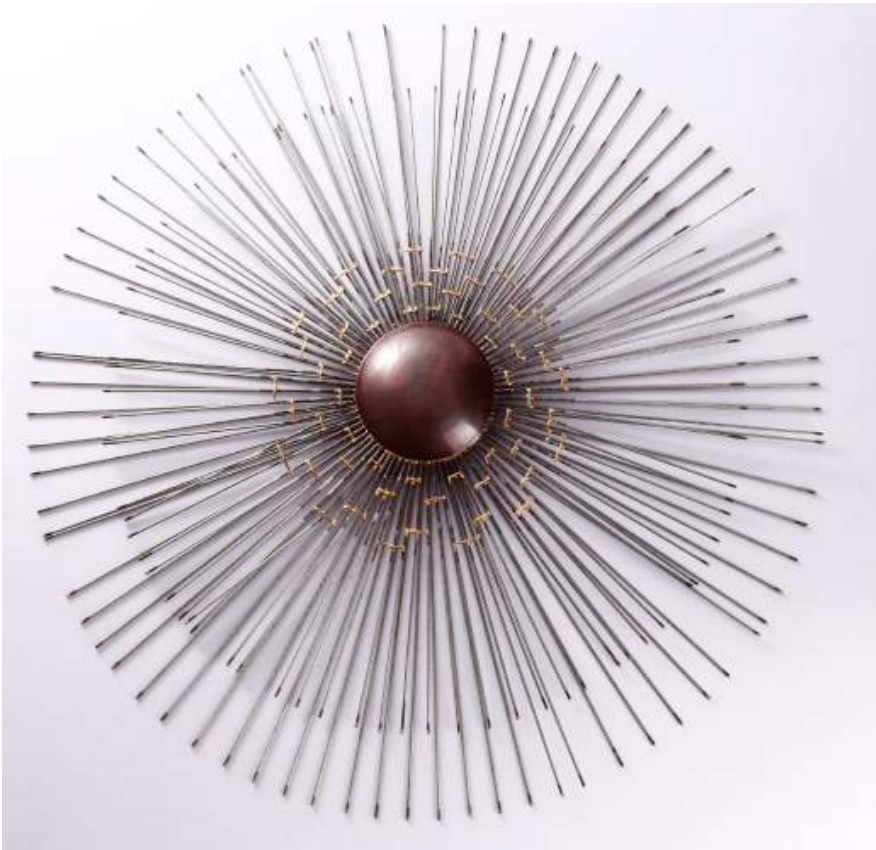

Wall mirror

121026

Metal/Black&Golden finish
Dia-30"

Rs. **17,112/-**

Wall mirror

121025

Metal/copper finish
Dia-30"

Rs. **16,284/-**