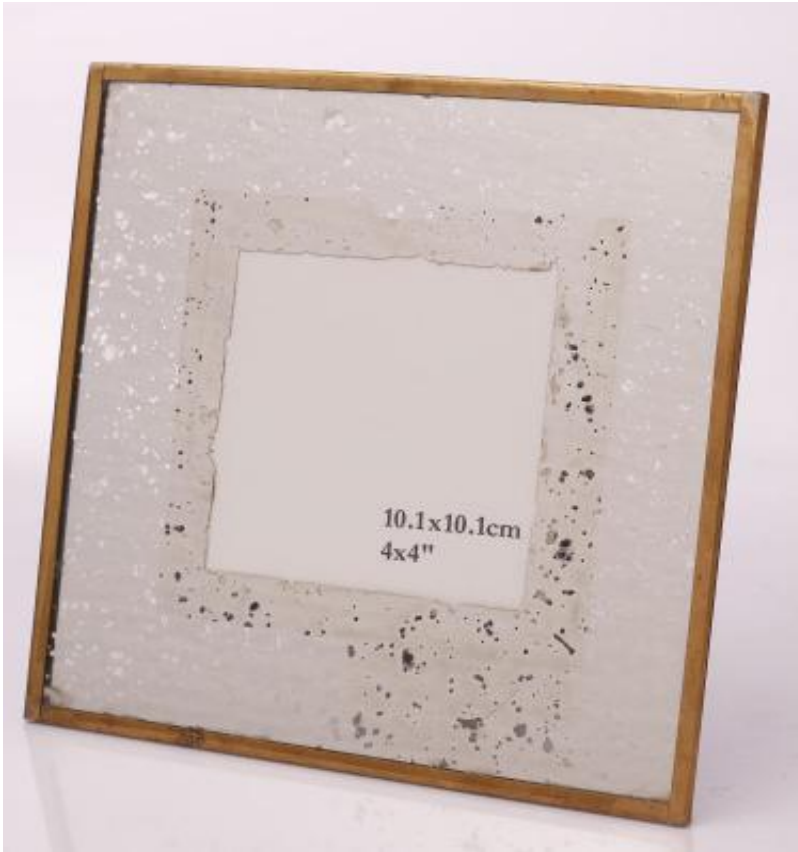

Glass Photo frame

511153

H-7"

Glass

Rs. **525/-**

Jewellery Box

511156

Metal/Glass/Copper inish

Rs. **315/-**