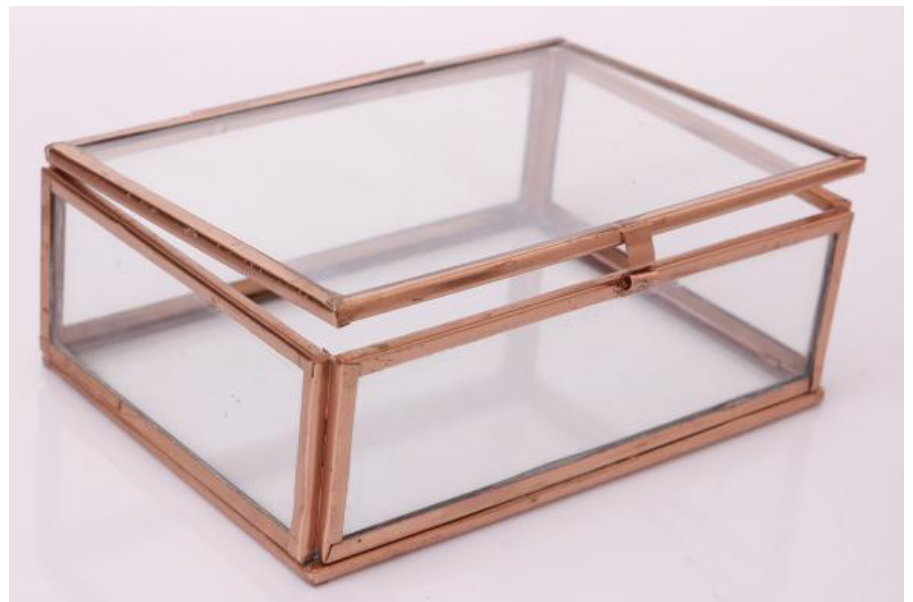

### Jewellery Box

511156

Metal/Glass/Copper inish

---

Rs. **315/-**

---

511068

511064