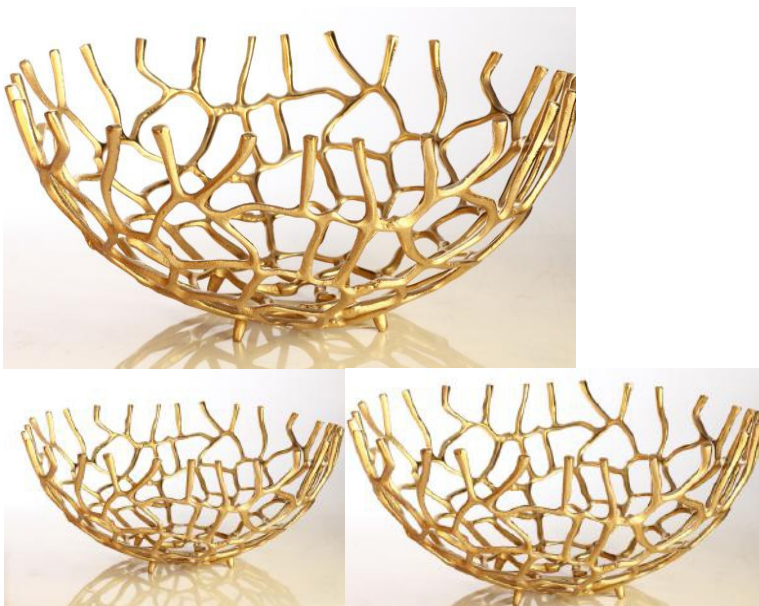

Available in silver finish also.

1210038/G/L Dia-16" H-2"
1210038/G/M Dia-14" H-2"
1210038/G/S Dia-10" H-2"
Aluminum/ Golden finish

1210038/G/L
Rs. **2307/-**

1210038/G/M
Rs. **1968/-**

1210038/G/S
Rs. **1527/-**

1210037/S
Aluminum/ Silver finish
Height-3" Width-14.6"

Rs **2397/-**

Available in Golden finish also.

1210043/C
Aluminum/ Copper finish
Height-0.4" Width-11" Length-21"

Rs **3213/-**

Golden bowl

1210024 Large Dia-13" H-5.5"

1210024 Small Dia-11" H-4.5"

Aluminum/ Golden finish

1210024 Large
Rs. 3036/-

1210024 Small
Rs. 2346/-

Golden bowl

1210023 Large Dia-19" H-9"

1210023 medium Dia-16" H-8"

1210023 small Dia-12" H-6"