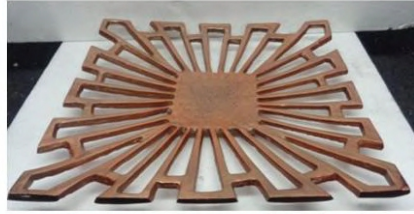

Serveware catalogue-2017 Other available designs..