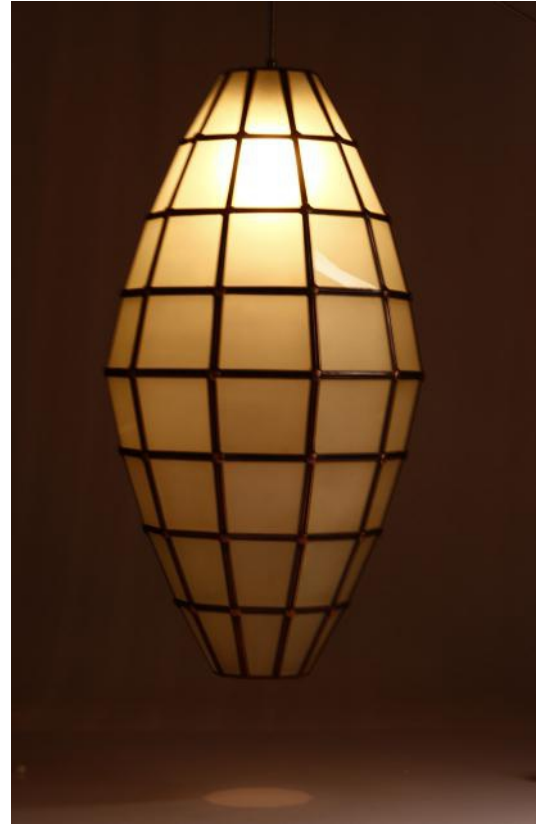

## Hanging Houten Lamp

141111

Wood/Gold

Height-12, Dia-5

Artisans use the industrial technique to create this strik which can be hanged or made to stand on a table in a lounge. Filament bulb add to the character.

Rs. **7677/-**

141207  
Metal/Glass/copper  
Height-24” Dia-14”

Rs. **9660/-**

141223  
Metal/Glass/Transparent  
Height-20” Dia-18”

Rs. **13800/-**

141220  
Glass/Transparent  
Height-16.5” Dia-9”

Rs. **6900/-**