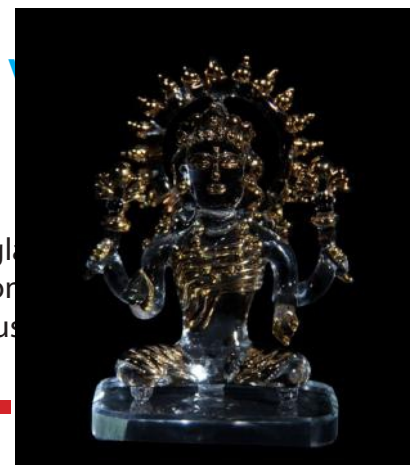

Lambodara vibhuti

911012
W-4" D-1.75" H-4.25"
Clear/Glass

God Ganesha and Goddess Laxmi bring name, fame, wealth and great success in business. Worshipping the Laxmi Ganesh brings overall prosperity and eliminates poverty.

Rs. 1353/-

911013
W-2.75" L-1.8" H-3.75"
Clear/Glass

This laxmi idol is carved majestically in a single piece of pure glass which has power to remove the negative energies and to harmonize the positive aura around us.

Rs. 801/-