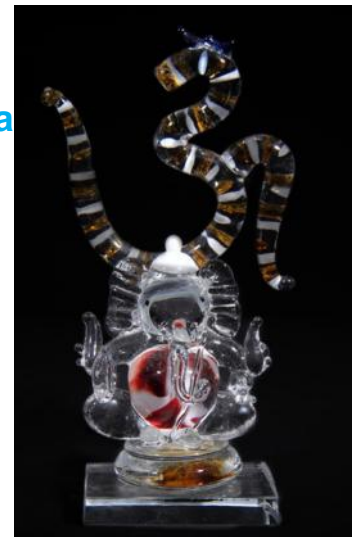

Omka

911005

Clear /Glass

W 2" , L 1.75" , H 5.5"

Grace the ambience of your home with the ultimate source of good luck and prosperity, it is a beautiful addition in your home décor.

Rs. **345/-**