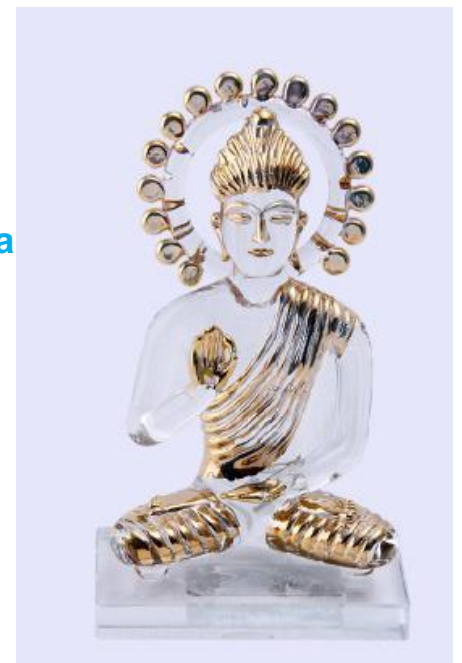

Here is a beautifully designed idol of Lord Ganesha. This spectacular masterpiece is made up of glass which come with 22 carat gold plating. This amiable idol of Lord Ganesha is striking the perfect balance between traditionality and modernity.

Rs. **3636/-**

**Radhesh**

921013

H-6" W-3" L-2"

Gold/ Glass

Shri Krishna, known to all Hindus as the Lord Almighty Himself, is mostly worshipped along with Shri Radha. Amongst the many stories, one is of their spiritual love affair and the other is a belief that Shri Radha is the original source of all of Lord Krishna's Shakti or divine energy.

Rs. **2070/-**

**Vardhama**

921017

W-4" L-2.75" H-6.5"

Gold/ Glass

"Follow the path shown by Lord Mahavir & achieve success" 22 ct Gold Platted Mahavir Statue have always made it one of the best home decor items.