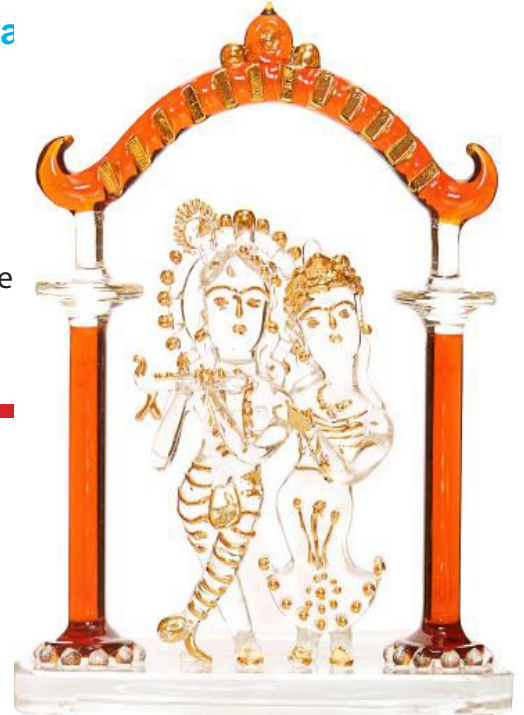

Shrikanta

921035

Glass / Gold 22 ct Gold Platted
H-6.5" W-5" L-1.75"

This Radha Kishan makes up a perfect gift for wishing a 'Happy Married Life' to a couple on their wedding, blessing people on their anniversaries, birthdays, and other occasions. This statue is made from Very fine quality of Glass by the skilled artisans.

Rs. **2553/-**

Sanwariya

911010

Glass / Gold Platted
W-3" D-1.8" H-5.25"

Radha Krishna are collectively known within Hinduism as the combination of both the feminine as well as the masculine aspects of God

Rs. **1434/-**

Bankebihari

931013

Glass / 22 ct Gold Platted
W-4.5" L-3" H-7.75"

Krishna Statue Is Made Up Of High Quality Material, Keep In Your Pooja Room Or Gift To Your Friends And Family, The Blessings. Will Always Touch The Soul Of The Beholder.

Rs. **5292/-**