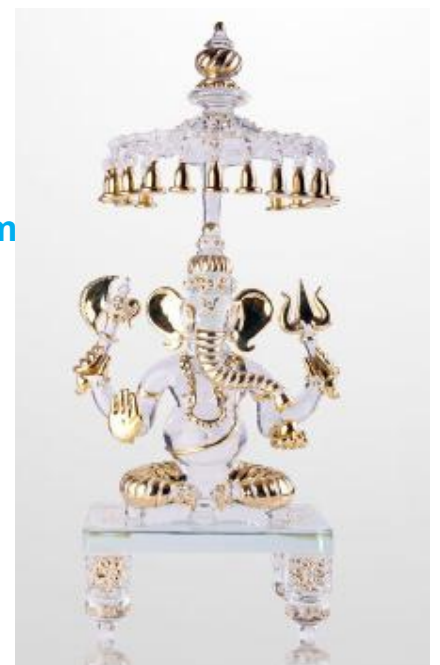

Bheem

931002
H-16", L-4", W-6.75"
Gold /Glass

Take fresh spiritual resolves and pray to Lord Ganesha for inner spiritual strength to attain success in all your undertakings.

Rs. 15600/-