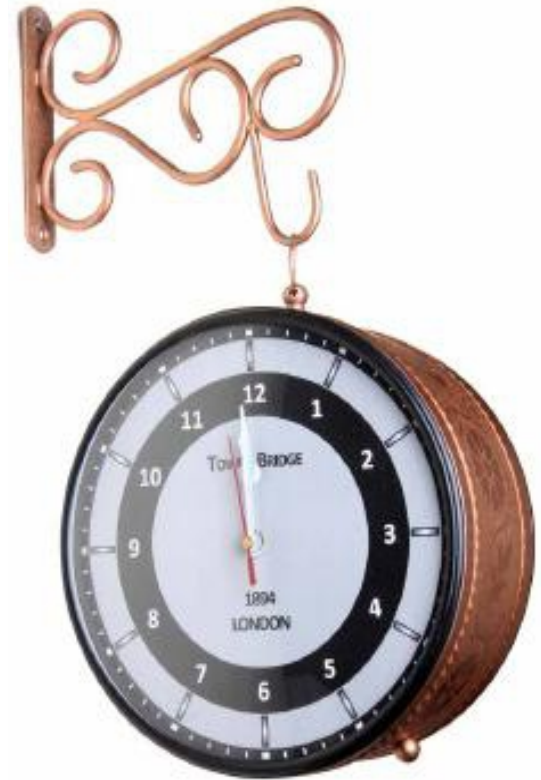

Quarter Clock

711000

Metal/ Copper

Dia-8"

Beautifully Carved design on the double sided railway clock. This timeless piece will appeal to your class.

Rs. **2733/-**

Quarter Clock

711020 Large

Metal/ Golden

Dia-10"

Beautifully Carved design on the double sided railway clock. This timeless piece will appeal to your class.

Rs. **3285/-**