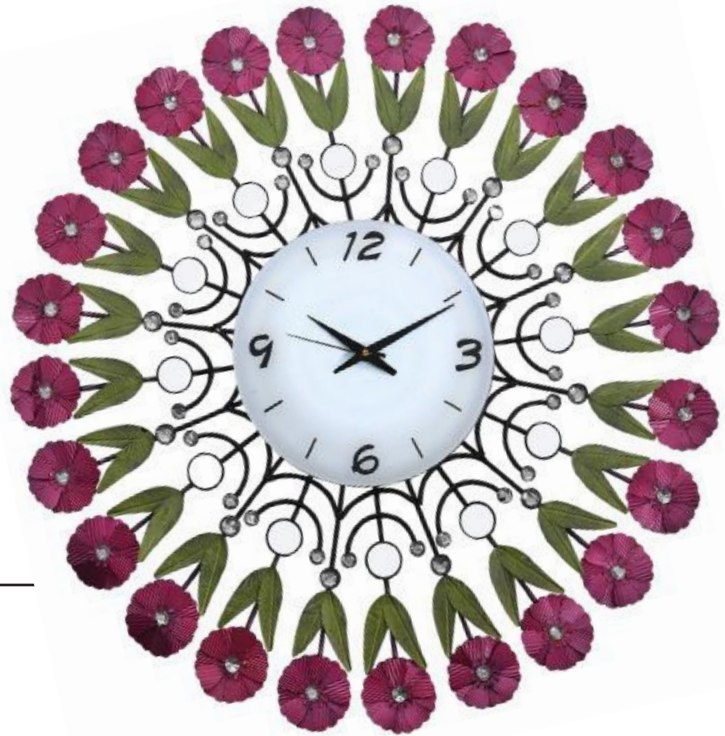

### Pace Clock

711014

Metal/Black

Dia-12”

Numbers written in bold, vintage style and sleek designs from the golden years, this clock is sure to remain eternal in your homes.

Rs. **4140/-**

### Round Flower Clock

711038

Metal/multicolor

Dia-24"

Rs. **4416/-**