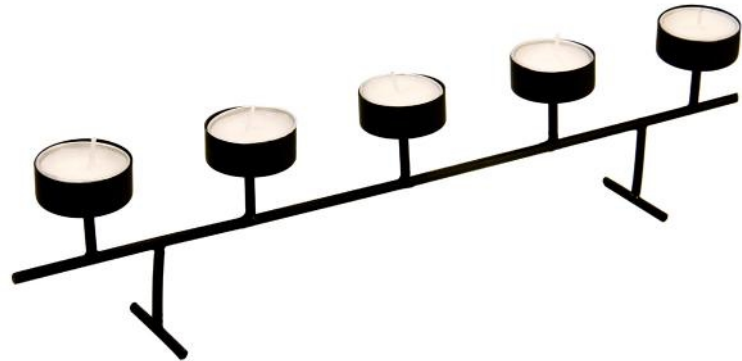

Rs. **660/-** set of 4

Albero candelero

1041038

Metal

Small - Height-3.25" Dia- 3.25"

Large - Height-4.5" Dia- 3.5"

Sleek and sensual with a contemporary design, Metal Hurricanes makes for a fantastic centerpiece in living rooms or as elegant decor in garden parties. Throw in some pillar or votive candles and light them up for a charming evening glow. Hurricanes comes in various orna-

Rs. **549/-** set of 3

Cinco Kerzenhalter

1031072

metal/Black

Height- 3.5” Width- 2”

Achieving a warm chic look that you’re looking for is easy; a small accessory addition can break away the uniformity of your home décor and keeps the harmony flowing; Why not give a try with this exquisite black 5 way candle holder

Rs. **759/-**

Esagono candleholder

1031073

Metal/ Black

Height-8” Length-7”

This charming wall candle holder features a black wire frame in the shape of a hexagon . It looks great in your holiday home and includes a metal cup to hold a candle. Hang it up on the wall and light the candles for a warm and charming effect.