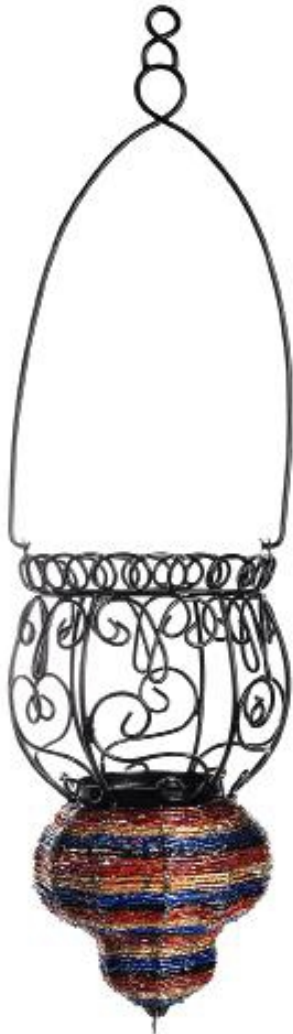

1031096
Metal / Multicolor
Height-22.5”Dia-4.75”

Rs. **828/-**

1031095
Metal / Multicolor
Height-22.5”Dia-5.5”

Rs. **828/-**