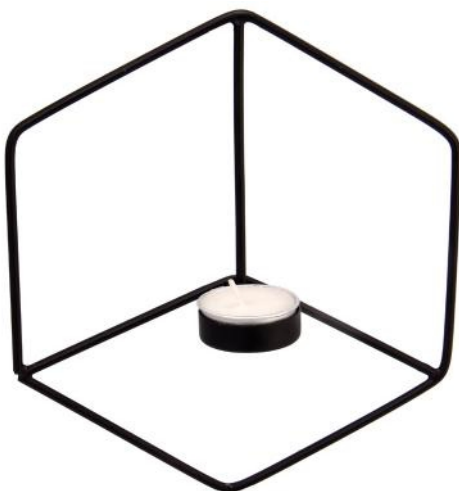

Rs. **549/-** set of 3

Cinco Kerzenhalter

1031072

metal/Black

Height- 3.5” Width- 2”

Achieving a warm chic look that you’re looking for is easy; a small accessory addition can break away the uniformity of your home décor and keeps the harmony flowing; Why not give a try with this exquisite black 5 way candle holder

Rs. **759/-**

Esagono candleholder

1031073

Metal/ Black

Height-8” Length-7”

This charming wall candle holder features a black wire frame in the shape of a hexagon . It looks great in your holiday home and includes a metal cup to hold a candle. Hang it up on the wall and light the candles for a warm and charming effect.