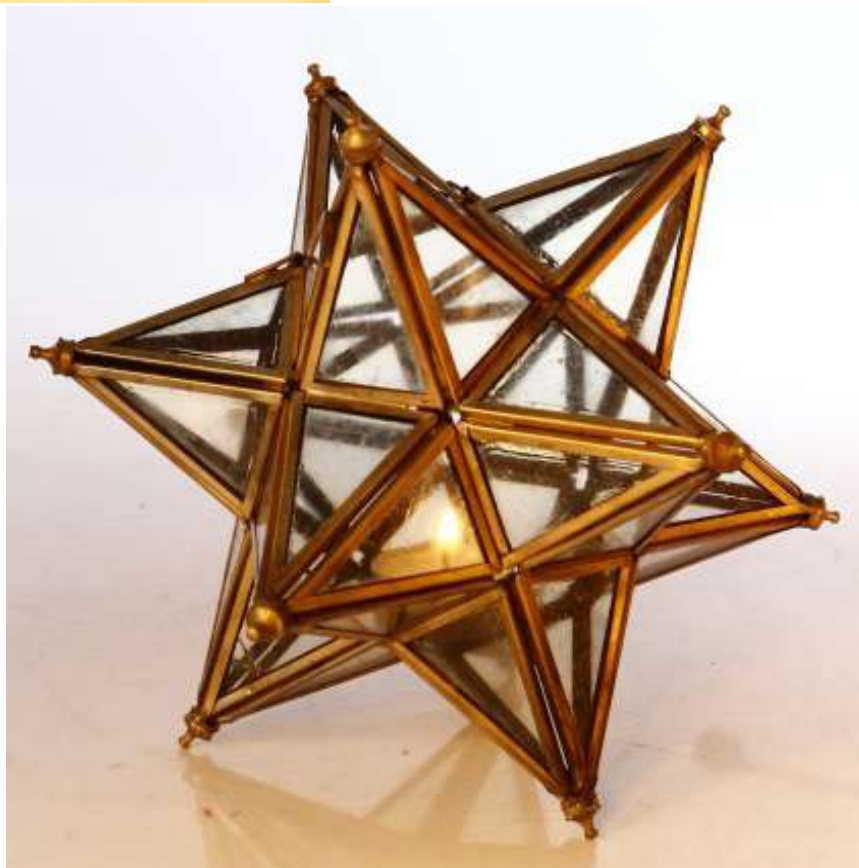

211109 white
Metal/white
Height-6''width-4''