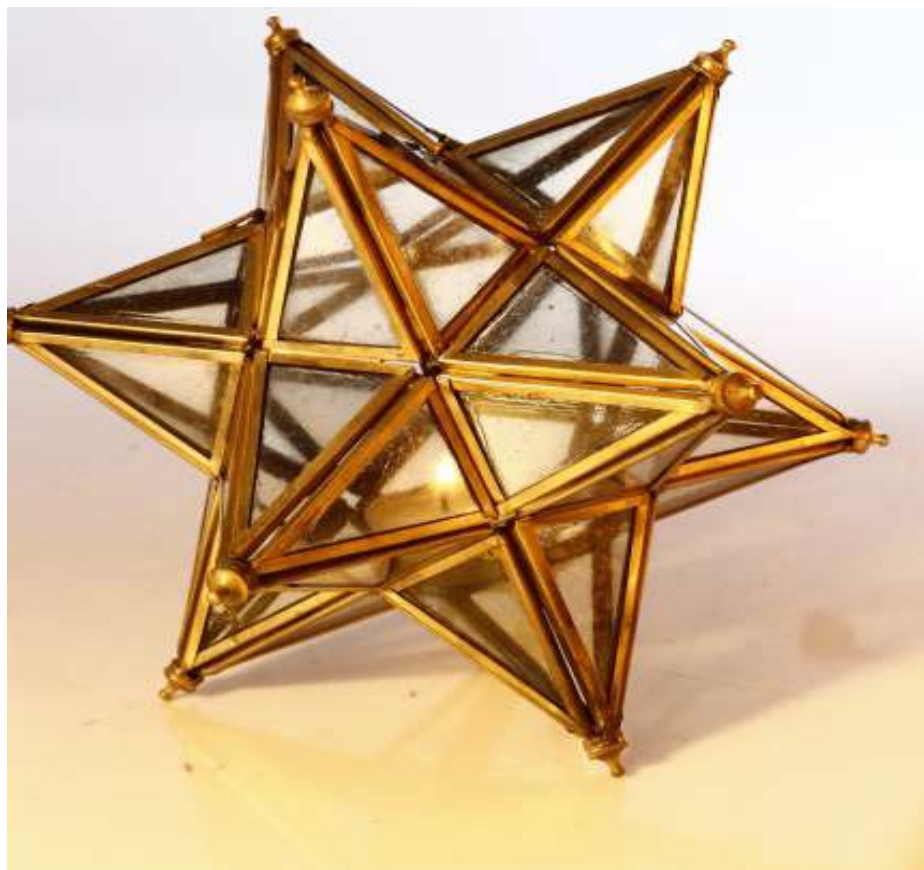

Star Lantern

211108 large
Metal/Glass/Golden
Height-9.5"

Rs. **2208/-**

Star Lantern

211108 Small
Metal/Glass/Golden
Height-7"

Rs. **1566/-**